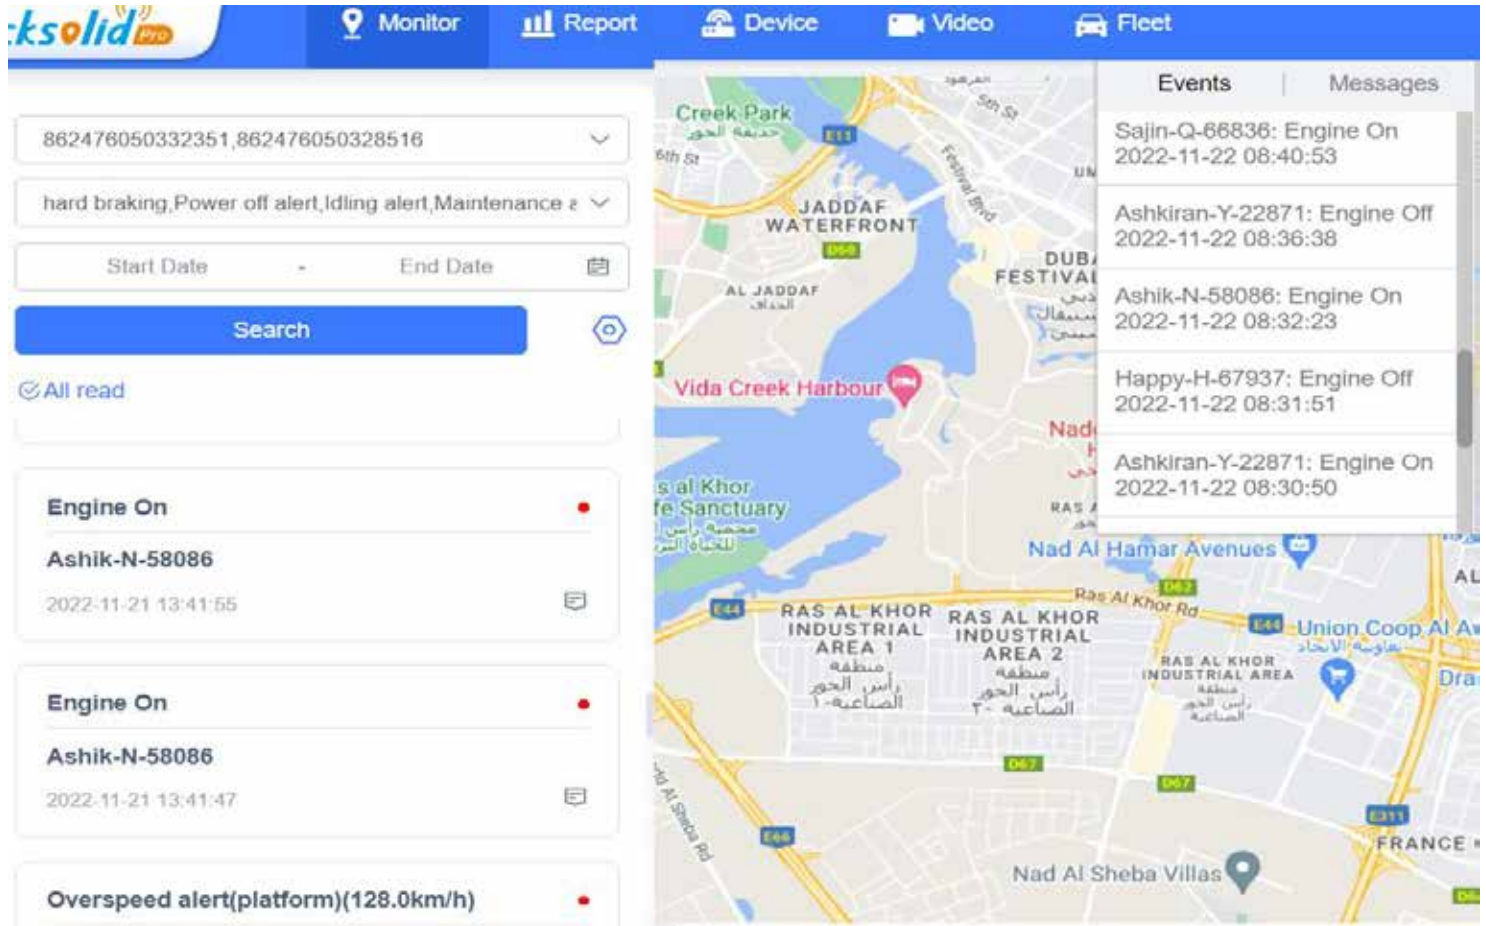

Be updated by getting live alerts notifications

- A Wide range of alerts selections can be set according to your requirements.
- A Pop up and sound to help you easily receive and read the notifications.
- Find out the exact time & location which an event has occurred.

Dubai Office

103, PTC, Al Quoz Industrial Area - 3
Dubai, UAE, P.O. Box 113542

Abu Dhabi Office

25, Plot - 35, Mussafah Industrial Area - 39
Abu Dhabi, UAE, P.O. Box 8275

T: +971 4 388 3928

M: +971 55 218 0047

E: info@amvingroup.com