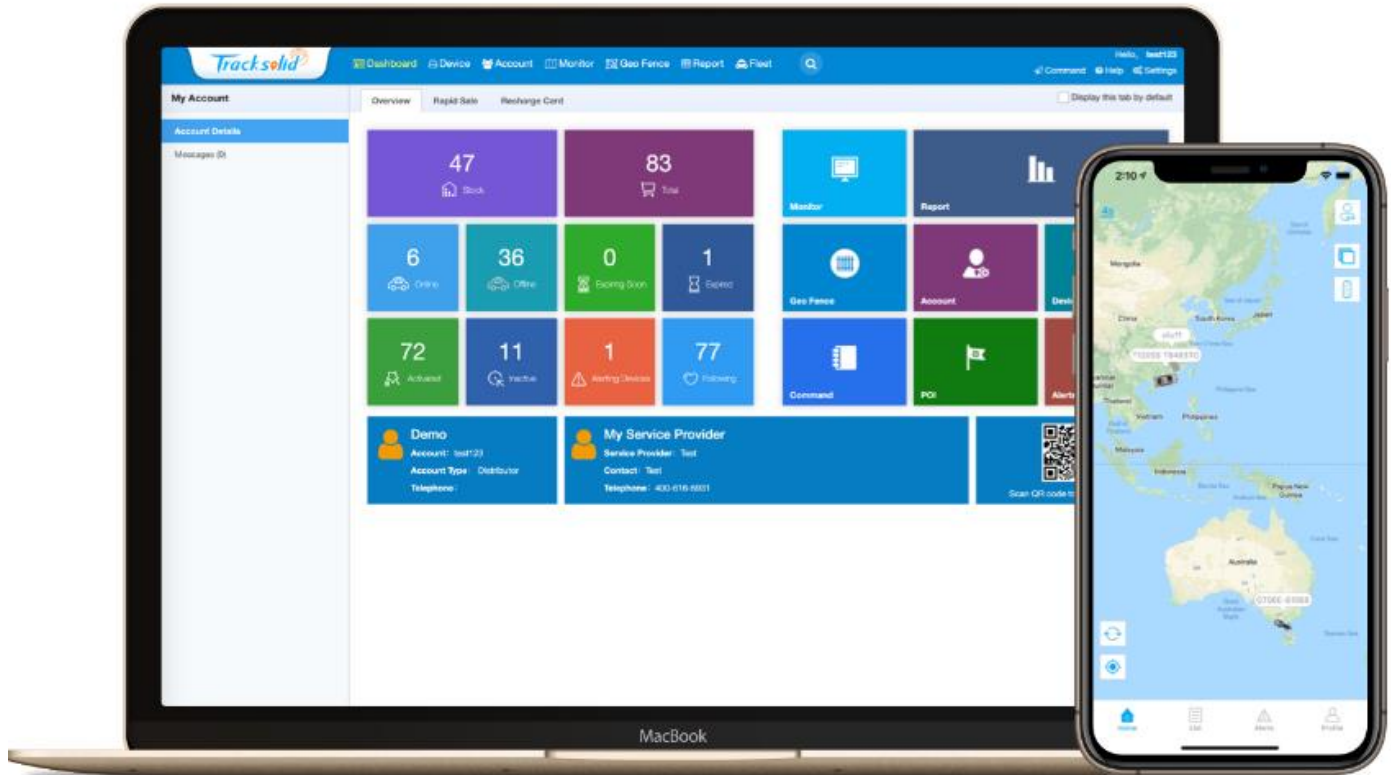

E: info@amvingroup.com

A unique and friendly website and Mobile App

- Easy and lite software. doesn't require advanced / high specifications PC.
- Easy search and get our website online in addition you can save your login details as well.
- Get the same features and information through our mobile app for more convenience.