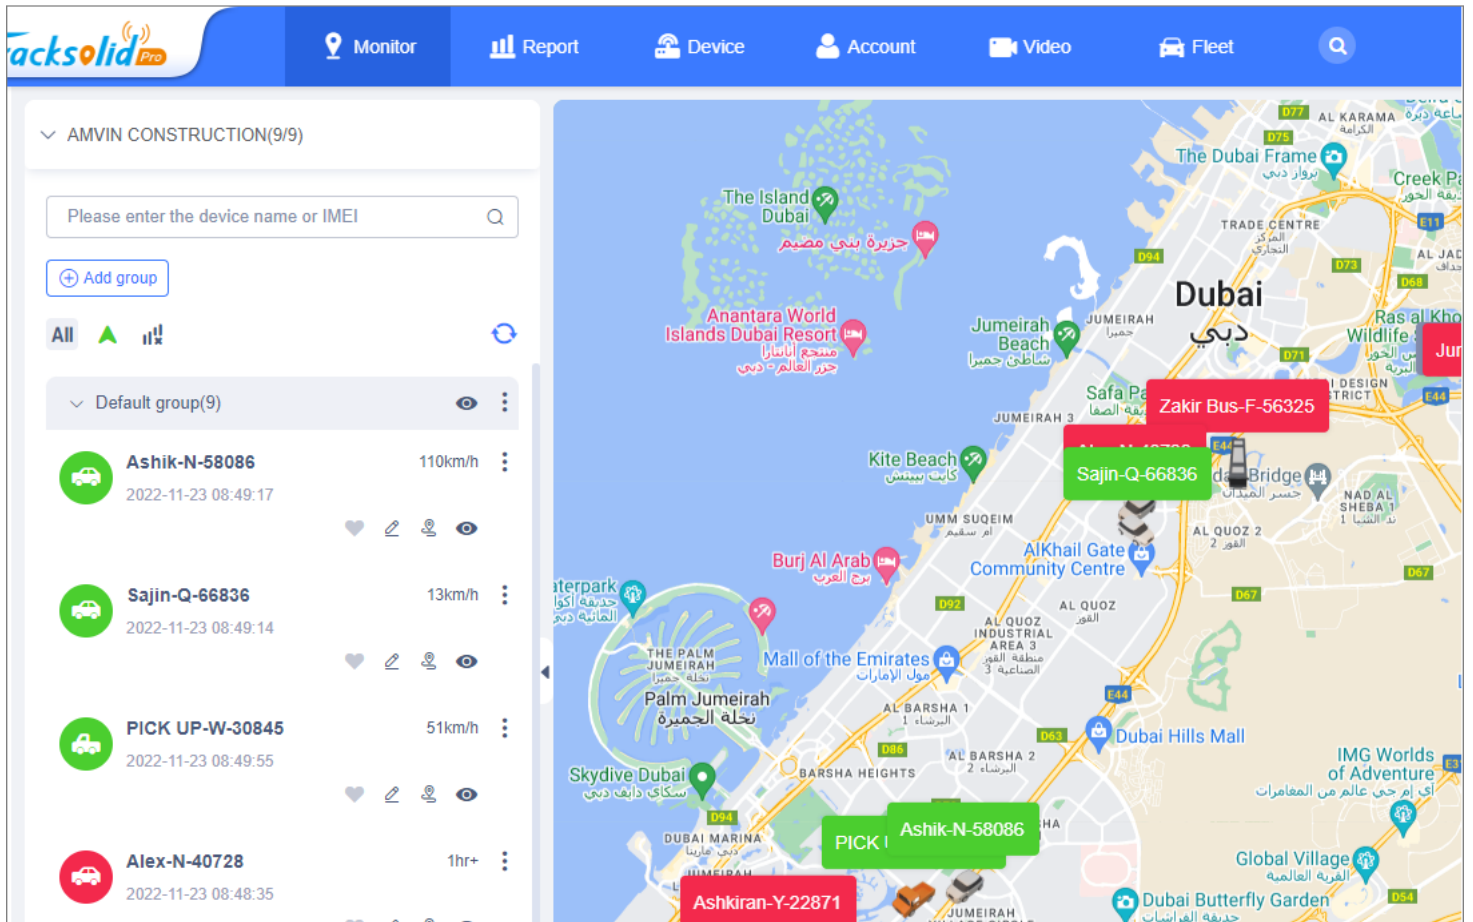

E: info@amvingroup.com

Know Exact location & status of vehicles 24/7

- Get an idea about your current status of your vehicles in one place only
- Know the Engine Status if it's ON, OFF or IDLING POSITION, so you can keep an eye on your team activities.
- Know the exact speed of moving vehicles as system sends update every 10 seconds.
- An ability to share live location to others, for a period of one day or more.
- Follow vehicle/s and get all its movements information.

Below the search panel, there is a summary of the trip: '49.72km' and '12.11km/h' with a 'Details' button. Two trip entries are listed:

- 2022-11-22 06:34:26:** Al Khail Gate Residential, Dubai, 6136, United Arab Emirates.
- 2022-11-22 10:40:47:** 38 Street, Jumeirah Islands, Dubai, United Arab Emirates.

- Find out all the trips' details for the time which you can choose.
- Know all the routes which have been taken in detail like speed, time and vehicles stopping location on map itself.
- By using display by fix, you can know the speed of vehicle and location & time in every single point on the route.
- Get all movements & route details in your PC by export the same and save them.